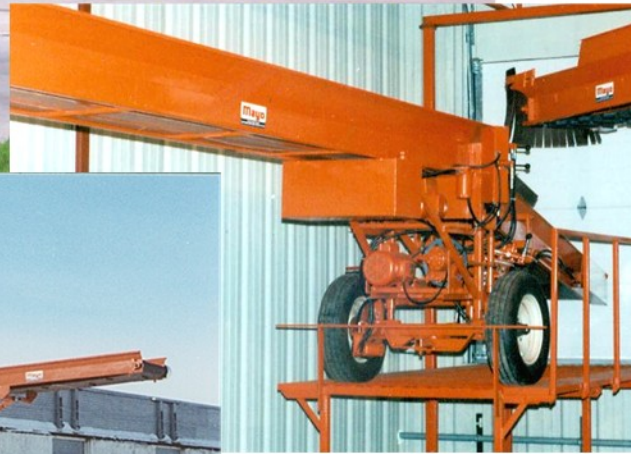

## Semi Loader

The **Mayo Semi Loaders** are custom designed and built for each growers facility. They are available in dock level, wheel driven units or self supporting, boom style machines. Other options include telescoping ability.