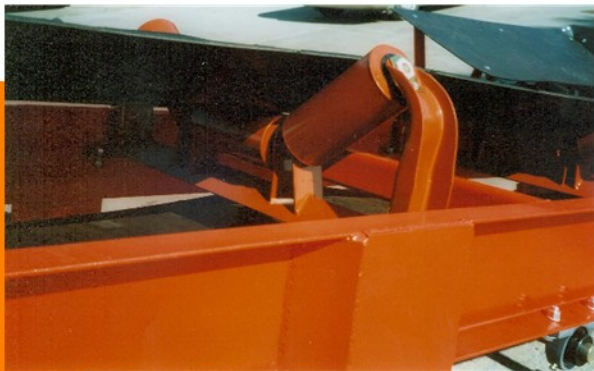

MAYO

HD Tare Elevator

The Mayo HD Tare Elevating Conveyor stands for heavy duty for the real tough jobs. It is built with trough rollers and an open belt design to handle the worst dirt, sand, rocks, vines and muddy conditions without clogging.